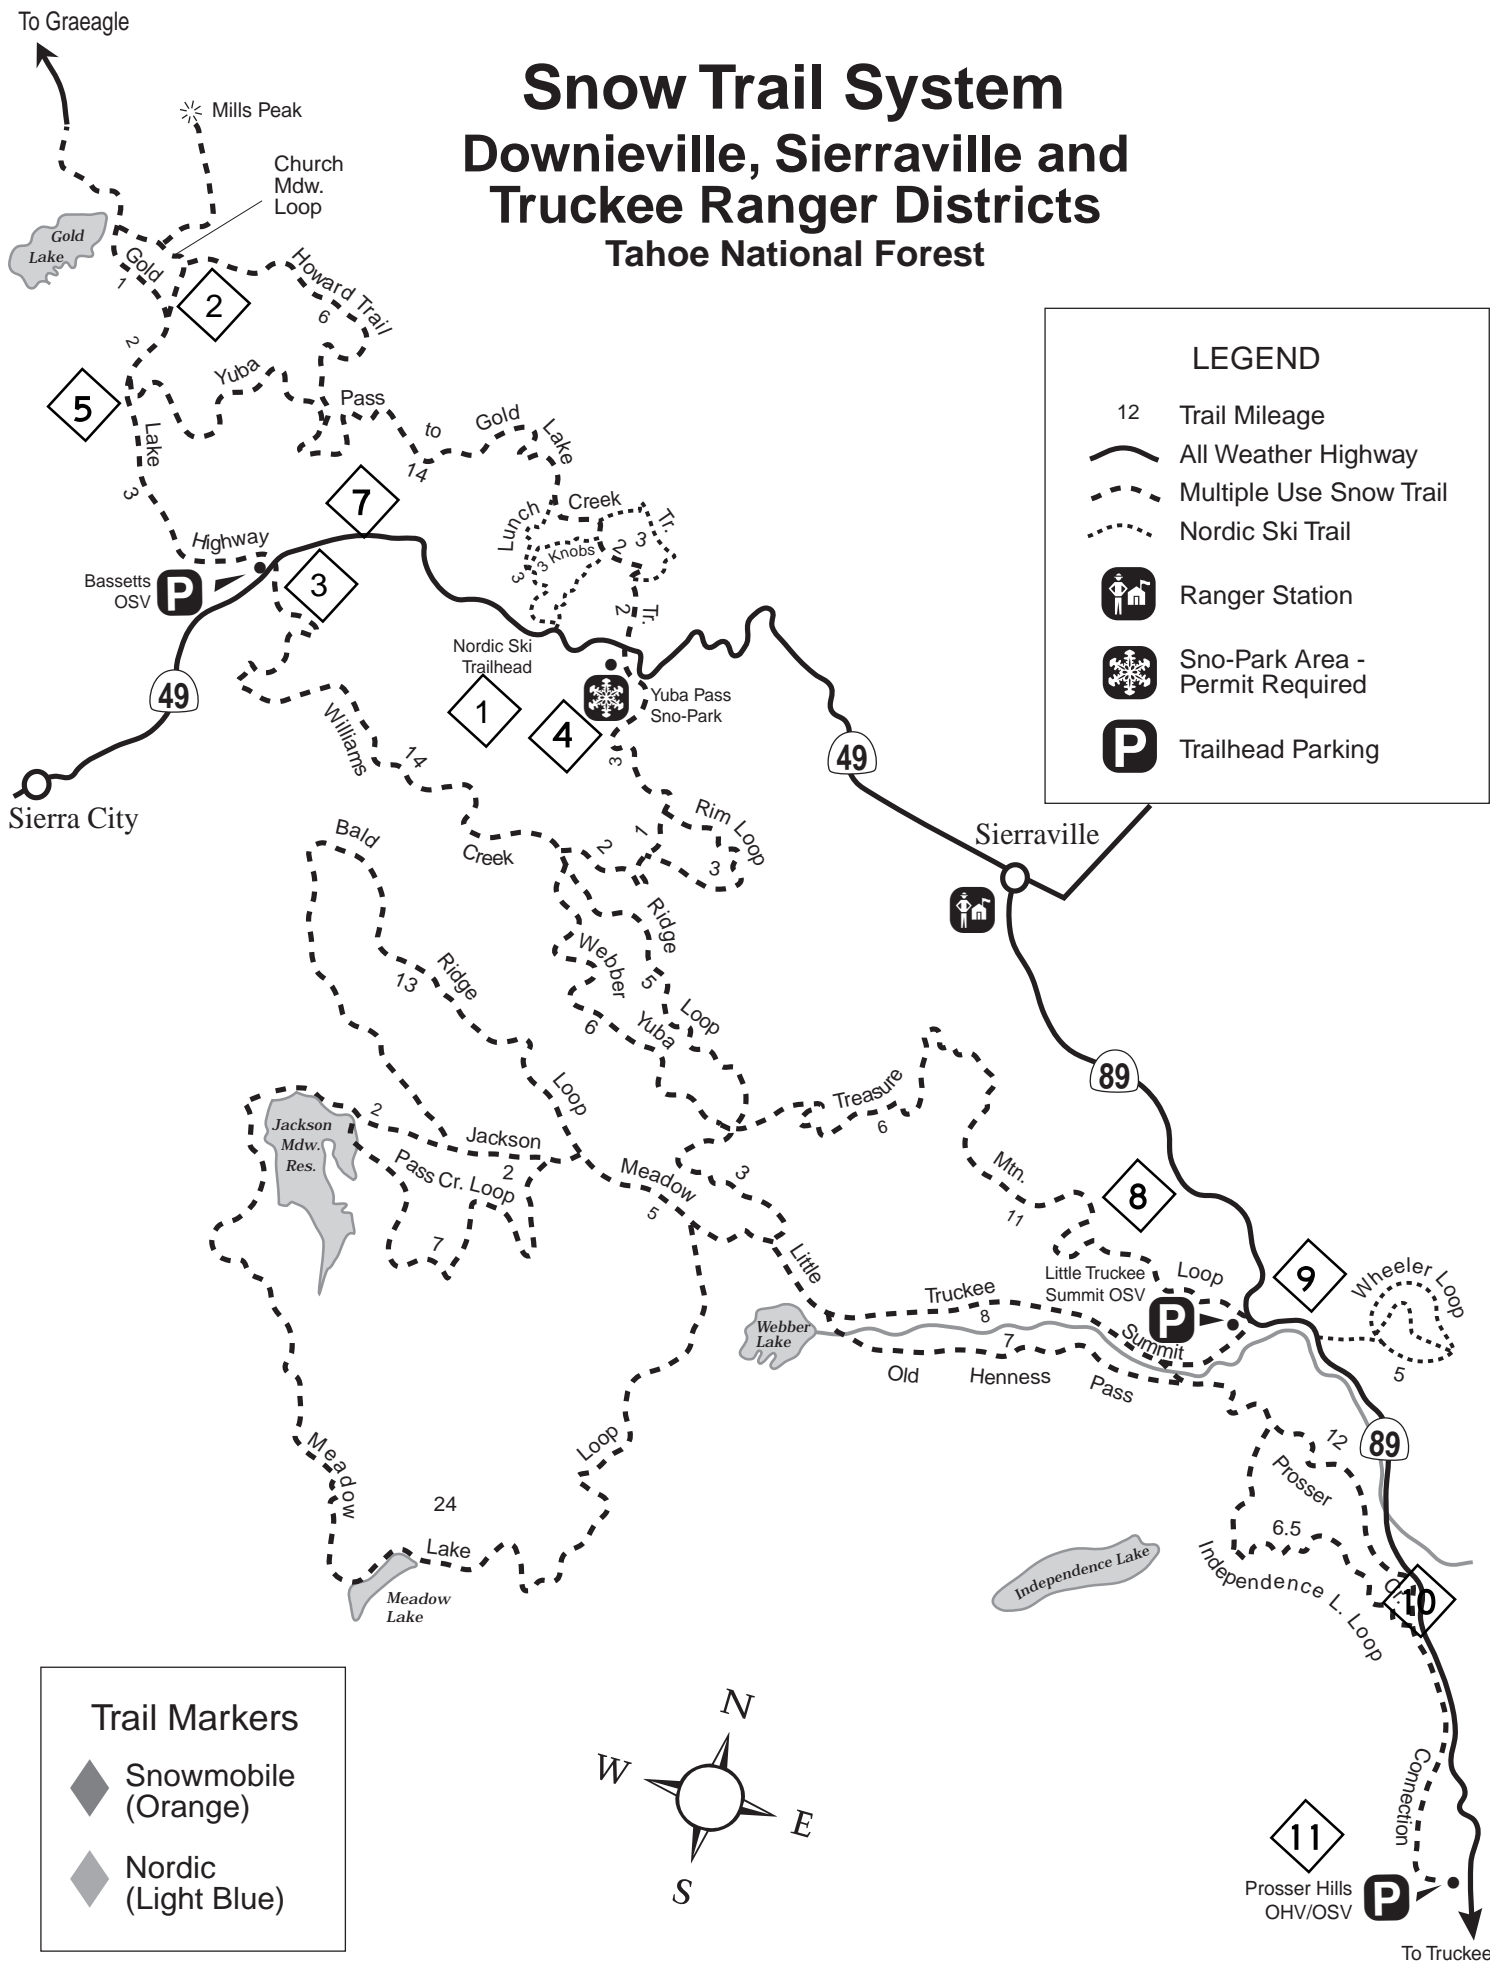

# Snow Trail System

### Tahoe National Forest

#### LEGEND

- 12 Trail Mileage
- All Weather Highway
- Multiple Use Snow Trail
- Nordic Ski Trail
- Ranger Station
- Sno-Park Area - Permit Required
- Trailhead Parking

- #### Trail Markers
- Snowmobile (Orange)
  - Nordic (Light Blue)

11 Prosser Hills OHV/OSV To Truckee